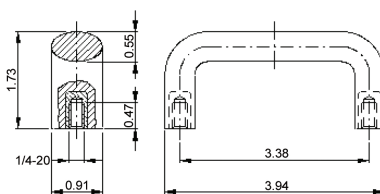

# Pull Handles

Black Polyamide with open ends

**Part # 37001**

**Part # 37101**

Black Polyamide with brass threaded inserts

**Part # 937303**

**Part # 937313**

Other sizes available, contact us for details.