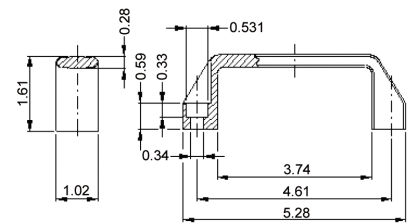

# Pull Handles

Black Polyamide with open ends

**Part # 37001**

**Part # 37101**

Black Polyamide with brass threaded inserts

**Part # 937303**

**Part # 937313**

Other sizes available, contact us for details.