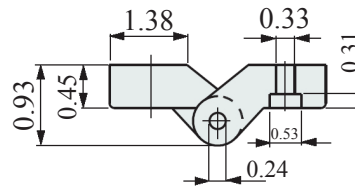

# Pull Handles

Black Polyamide with open ends

**Part # 37001**

**Part # 37101**

Black Polyamide with brass threaded inserts

**Part # 937303**

**Part # 937313**

Other sizes available, contact us for details.