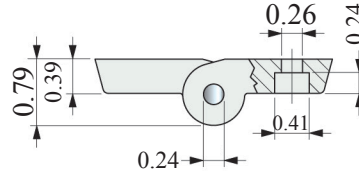

Hinges

Part # 337-67023

Black Polyamide