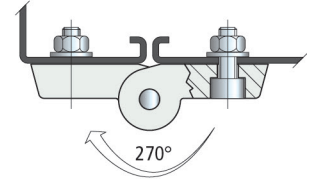

Hinges

Part # 337-67023

Black Polyamide