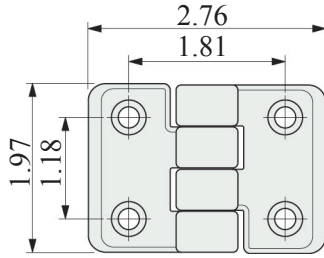

Hinges

Part # 337-67023

Black Polyamide