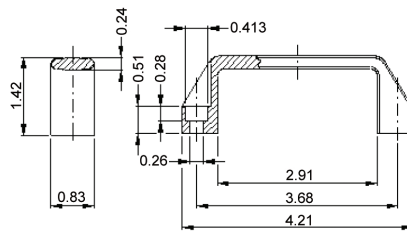

# Pull Handles

Black Polyamide with open ends

**Part # 37001**

**Part # 37101**

Black Polyamide with brass threaded inserts

**Part # 937303**

**Part # 937313**

Other sizes available, contact us for details.