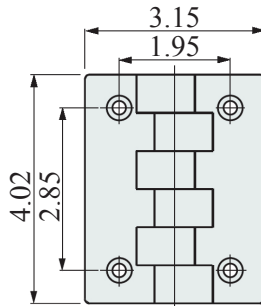

# Pull Handles

Black Polyamide with open ends

**Part # 37001**

**Part # 37101**

Black Polyamide with brass threaded inserts

**Part # 937303**

**Part # 937313**

Other sizes available, contact us for details.