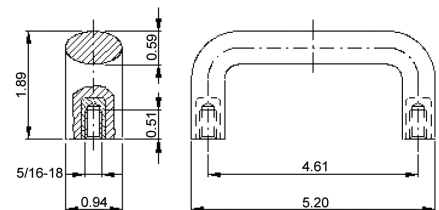

# Pull Handles

Black Polyamide with open ends

**Part # 37001**

**Part # 37101**

Black Polyamide with brass threaded inserts

**Part # 937303**

**Part # 937313**

Other sizes available, contact us for details.