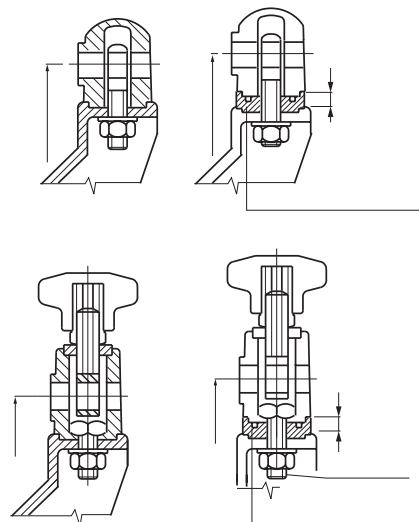

Spacers

Part # 227-61931

Material : Black polyamide

For use with brackets #637, #648 and heads #255 and #256

Different hardware required : M10 x 40mm

Part # 61-50870

Material : Black polyamide

For use with bracket #107, #648 and 652

New design
Now full shape, 0.67" thick replacing the 0.59" version now obsolete.

Part # 142-65870

Material : Black polyamide

For use with brackets #599 and #617