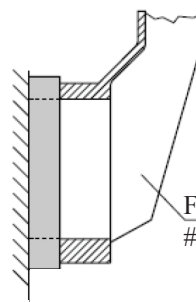

Spacers

Part # 227-61931

Material : Black polyamide

For use with brackets #637, #648 and heads #255 and #256

Different hardware required : M10 x 40mm

Part # 61-50870

Material : Black polyamide

For use with bracket #107, #648 and 652

New design
Now full shape, 0.67" thick replacing the 0.59" version now obsolete.

Part # 142-65870

Material : Black polyamide

For use with brackets #599 and #617