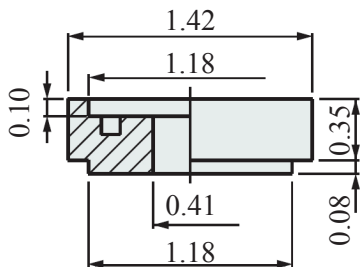

Spacers

Part # 227-61931

Material : Black polyamide

For use with brackets #637, #648 and heads #255 and #256

Different hardware required : M10 x 40mm

Part # 61-50870

Material : Black polyamide

For use with bracket #107, #648 and 652

New design
Now full shape, 0.67" thick replacing the 0.59" version now obsolete.

Part # 142-65870

Material : Black polyamide

For use with brackets #599 and #617