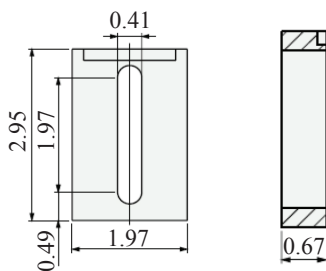

Spacers

Part # 227-61931

Material : Black polyamide

For use with brackets #637, #648 and heads #255 and #256

Different hardware required : M10 x 40mm

Part # 61-50870

Material : Black polyamide

For use with bracket #107, #648 and 652

New design
Now full shape, 0.67" thick replacing the 0.59" version now obsolete.

Part # 142-65870

Material : Black polyamide

For use with brackets #599 and #617